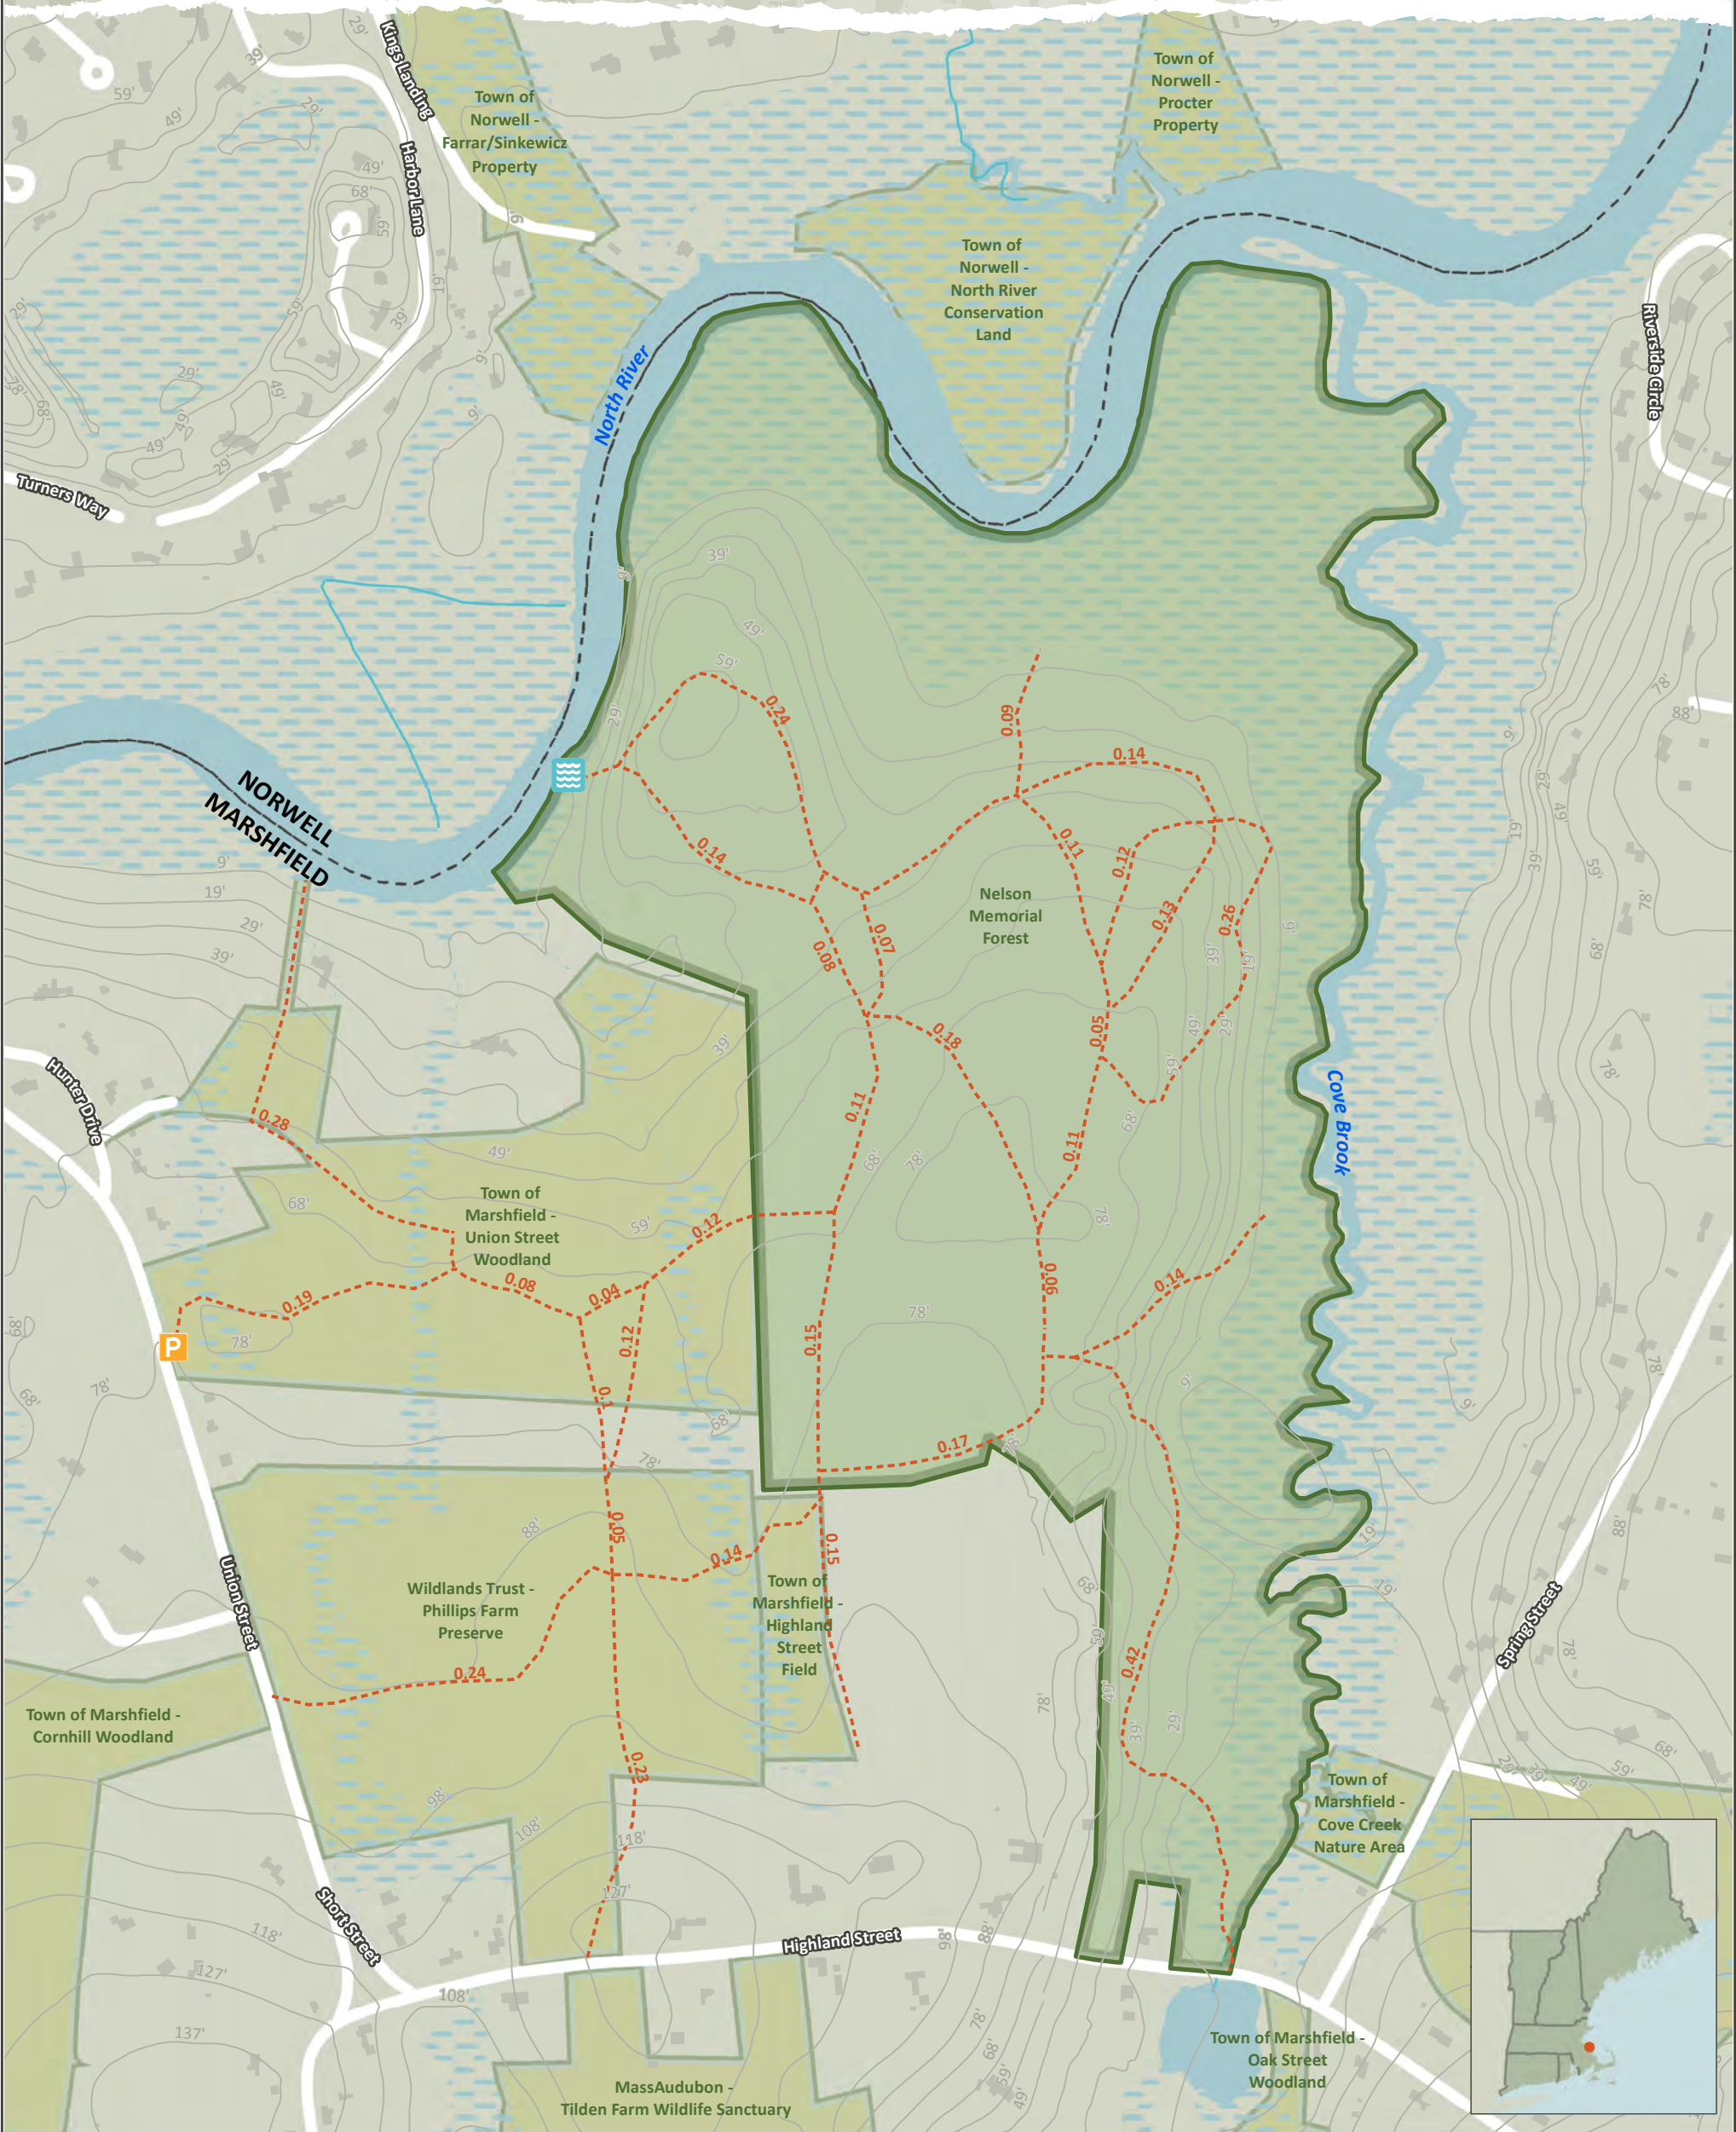

Nelson Memorial Forest

Marshfield, MA - 180 Acres

Community Forest Recreation Map

NEW ENGLAND
FORESTRY
FOUNDATION

LEGEND

- NEFF Land
- Other Protected Land
- Trails
- Parking Area
- Open Water
- Wetlands
- Streams
- Contours

NOTES

Refer to the NEFF website for Community Forest recreation guidelines and regulations.

Trail distances are shown in miles.
Contour interval is 10 feet.

Credits:
ESRI 'Terrain Base' map service

Date: 4/6/2018

0 250 500 1,000
Feet