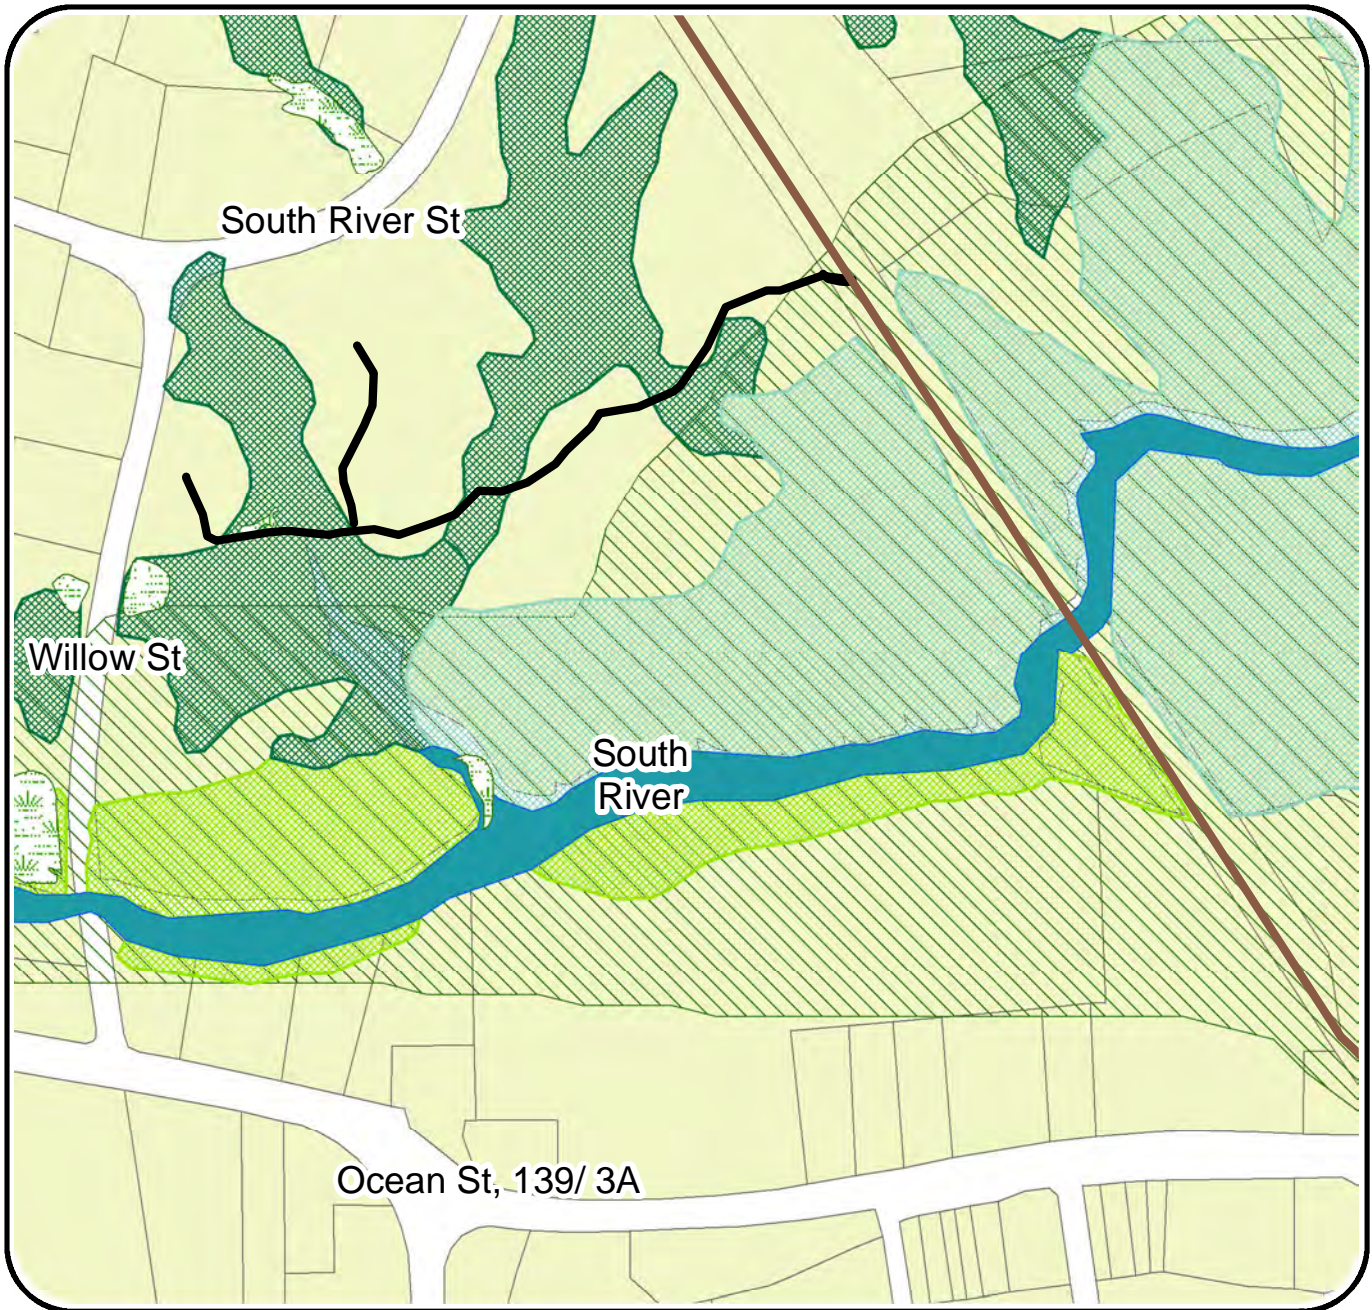

Pratt Trail

Legend

- Bridle Path
- Pratt Trails
- Marsh
- Estuarine and Marine Wetland
- Freshwater Emergent Wetland
- Freshwater Forested/Shrub Wetland
- Estuarine and Marine Deepwater
- Freshwater Pond
- Lake
- Riverine
- Other
- Parcels

1 inch = 0.06 miles