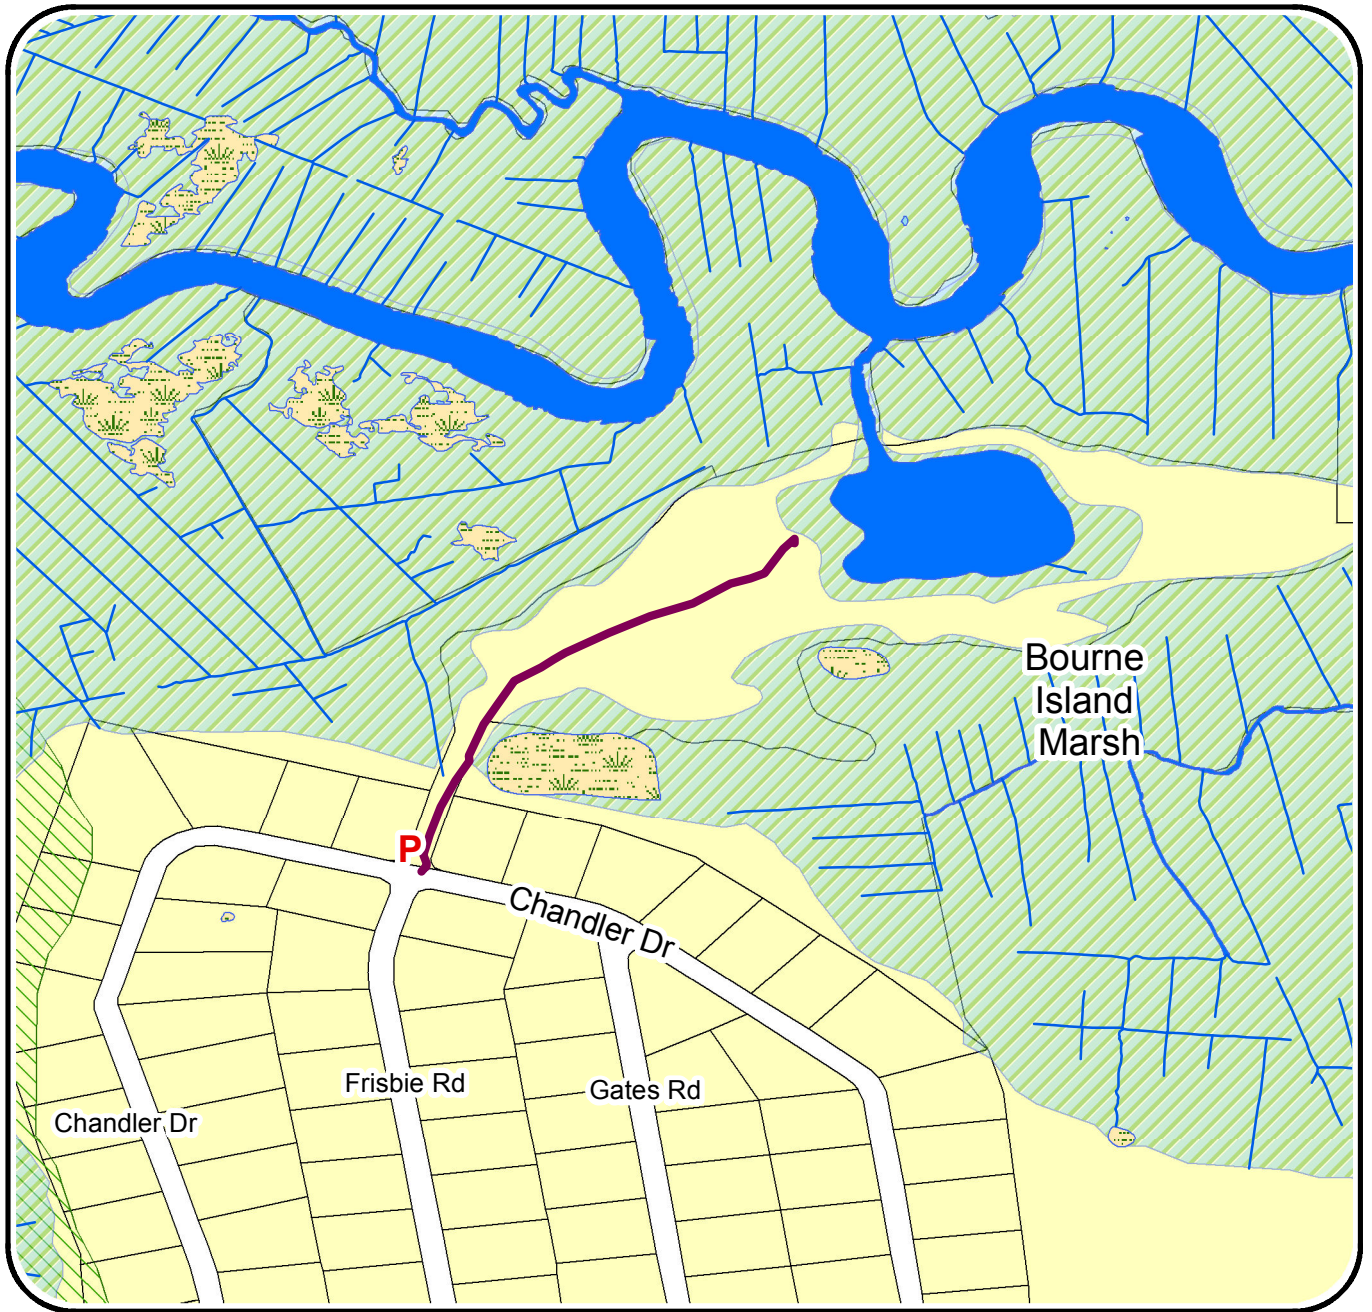

Bourne Island Trail

Legend

-  Bourne Island Trail
-  Stream
-  NWI Rivers and Streams
-  Marsh
-  Pond
-  River
-  Estuarine and Marine Wetland
-  NHESP 2005 Estimated Habitats of Rare Wildlife
-  Parcels

1 inch = 0.08 miles